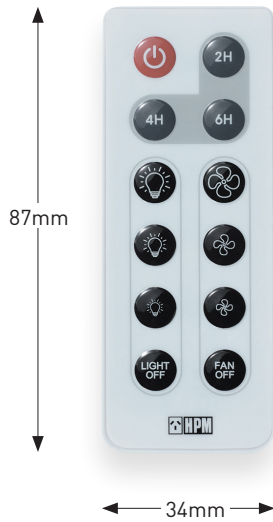

Data Sheet

Ceiling Fan Remote Control Kit

CAT NO. CFREMOTEJ, CFREMOTEH

Cat No	Description
CFREMOTEJ	Ceiling Fan Remote Control, <1.0W Stand by, White
CFREMOTEH	Ceiling Fan Remote Control, <1.0W Stand by, White

Ceiling Fan Remote Control Kit

CAT NO. CFREMOTEJ, CFREMOTEH

Single box (QTY1)			
Cat No	Weight	Dimensions	Barcode
CFREMOTEJ	190g	138W x 44D x 133H mm	9321001431145
CFREMOTEH	200g	138W x 44D x 133H mm	9321001431152

Outer box (QTY 20)			
Cat No	Weight	Dimensions	Barcode
CFREMOTEJ	3.85kg	450W x 280D x 150H mm	9321001431176
CFREMOTEH	4.05kg	450W x 280D x 150H mm	9321001431183

- Slimline Infrared Remote Control
- Single remote control for multiple ceiling fans (directional infra-red activation)
- Adjustable fan speed settings (low – medium – high)
- Dimmable light (low – medium – light)
- Single button to turn fan and light ON/OFF simultaneously
- 2, 4 and 6 hour time-delay (fan only)
- Compatible with all J-Hook or Hang-sure CF range of HPM ceiling sweep fans
- Wall mounting bracket included
- Easy to install with quick-connect wiring
- 3 year warranty