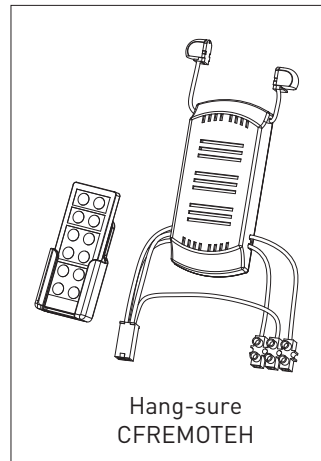

Data Sheet

Ceiling Fan Remote Control Kit

CAT NO. CFREMOTEJ, CFREMOTEH

Cat No	Description
CFREMOTEJ	Ceiling Fan Remote Control, <1.0W Stand by, White
CFREMOTEH	Ceiling Fan Remote Control, <1.0W Stand by, White

Ceiling Fan Remote Control Kit

CAT NO. CFREMOTEJ, CFREMOTEH

Single box (QTY1)			
Cat No	Weight	Dimensions	Barcode
CFREMOTEJ	190g	138W x 44D x 133H mm	9321001431145
CFREMOTEH	200g	138W x 44D x 133H mm	9321001431152

Outer box (QTY 20)			
Cat No	Weight	Dimensions	Barcode
CFREMOTEJ	3.85kg	450W x 280D x 150H mm	9321001431176
CFREMOTEH	4.05kg	450W x 280D x 150H mm	9321001431183

- Slimline Infrared Remote Control
- Single remote control for multiple ceiling fans (directional infra-red activation)
- Adjustable fan speed settings (low – medium – high)
- Dimmable light (low – medium – light)
- Single button to turn fan and light ON/OFF simultaneously
- 2, 4 and 6 hour time-delay (fan only)
- Compatible with all J-Hook or Hang-sure CF range of HPM ceiling sweep fans
- Wall mounting bracket included
- Easy to install with quick-connect wiring
- 3 year warranty