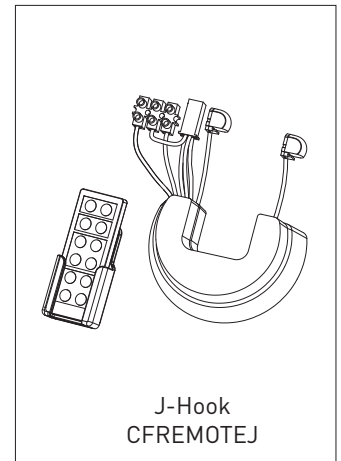

Data Sheet

Ceiling Fan Remote Control Kit

CAT NO. CFREMOTEJ, CFREMOTEH

Cat No	Description
CFREMOTEJ	Ceiling Fan Remote Control, <1.0W Stand by, White
CFREMOTEH	Ceiling Fan Remote Control, <1.0W Stand by, White

Ceiling Fan Remote Control Kit

CAT NO. CFREMOTEJ, CFREMOTEH

Single box (QTY1)			
Cat No	Weight	Dimensions	Barcode
CFREMOTEJ	190g	138W x 44D x 133H mm	9321001431145
CFREMOTEH	200g	138W x 44D x 133H mm	9321001431152

Outer box (QTY 20)			
Cat No	Weight	Dimensions	Barcode
CFREMOTEJ	3.85kg	450W x 280D x 150H mm	9321001431176
CFREMOTEH	4.05kg	450W x 280D x 150H mm	9321001431183

- Slimline Infrared Remote Control
- Single remote control for multiple ceiling fans (directional infra-red activation)
- Adjustable fan speed settings (low – medium – high)
- Dimmable light (low – medium – light)
- Single button to turn fan and light ON/OFF simultaneously
- 2, 4 and 6 hour time-delay (fan only)
- Compatible with all J-Hook or Hang-sure CF range of HPM ceiling sweep fans
- Wall mounting bracket included
- Easy to install with quick-connect wiring
- 3 year warranty